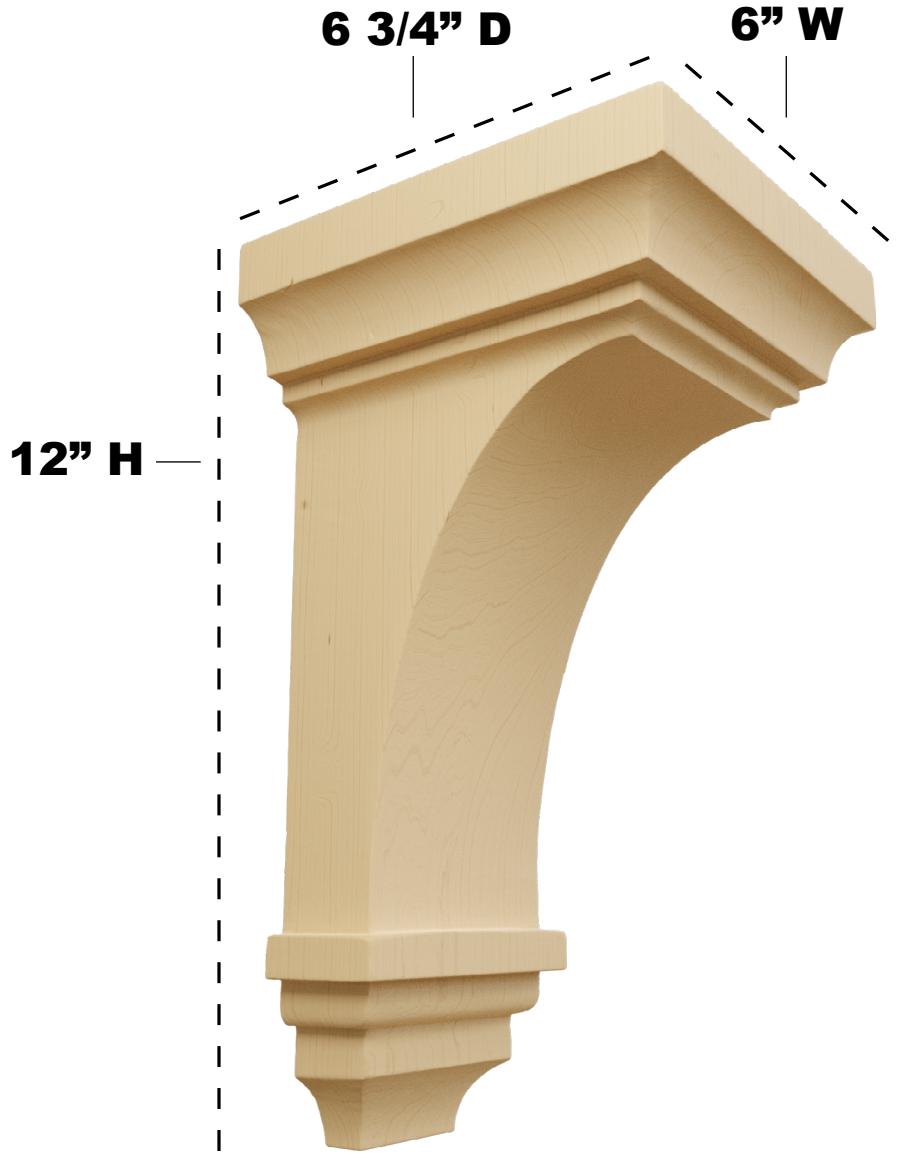

6" W X 6 3/4" D X 12" H JEFFERSON CORBEL

ITEM NO.: CORW06X06X12JE

FRONT VIEW

PROFILE VIEW

**AVAILABLE
WOOD
SPECIES:**

ALDER

CHERRY

MAPLE